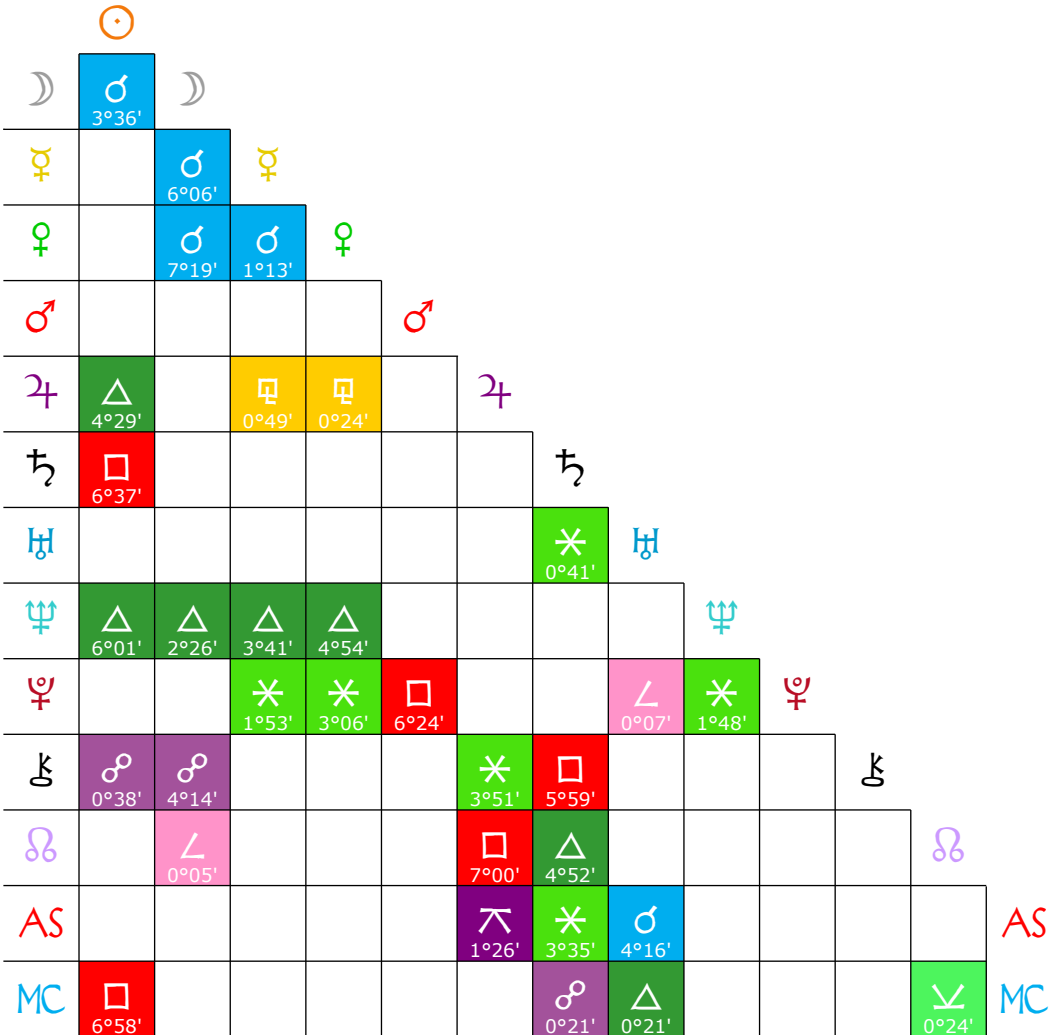

Planet/Point	Glyph	Sign	Glyph	Position	House
Sun		Gemini		6°33'40"	12th
Moon		Gemini		10°09'13"	12th
Mercury		Gemini		16°15'27" ♁	12th
Venus		Gemini		17°28'41"	12th
Mars		Taurus		20°46'52"	12th
Jupiter		Aquarius		2°04'51" ♁	8th
Saturn		Leo		29°56'20"	4th
Uranus		Gemini		29°15'09"	12th
Neptune		Libra		12°34'49" ♁	5th
Pluto		Leo		14°22'33"	3rd
Ascendant	AS	Cancer		3°31'19"	~
MidHeaven	MC	Aquarius		29°35'48"	~
North Node		Aries		25°04'31" ♁	11th
Chiron		Sagittarius		5°55'40" ♁	6th

House Cusp Positions

House	Sign	Position	House	Sign	Position
1		03°31'	7		03°31'
2		19°53'	8		19°53'
3		07°21'	9		07°21'
4		29°35'	10		29°35'
5		02°15'	11		02°15'
6		19°27'	12		19°27'

Element Emphasis - Total Points

Air	Fire	Earth	Water
20	3	3	4

Modality Emphasis - Total Points

Cardinal	Fixed	Mutable
5	10	15

Planetary Weight Point System

Sun and Moon	4 points each	Uranus, Neptune & Pluto	1 point each
Mercury, Venus & Mars	3 points each	Ascendant (Rising Sign)	4 points
Jupiter & Saturn	2 points each	Midheaven	2 points

Planetary Aspects

Harmonious Aspects

Conjunction	♂	0°
Semisextile	♁	30°
Sextile	♁	60°
Trine	♁	120°

Challenging Aspects

Semisquare	♁	45°
Square	♁	90°
Quincunx	♁	130°
Sesquiquadrate	♁	135°
Opposition	♁	180°