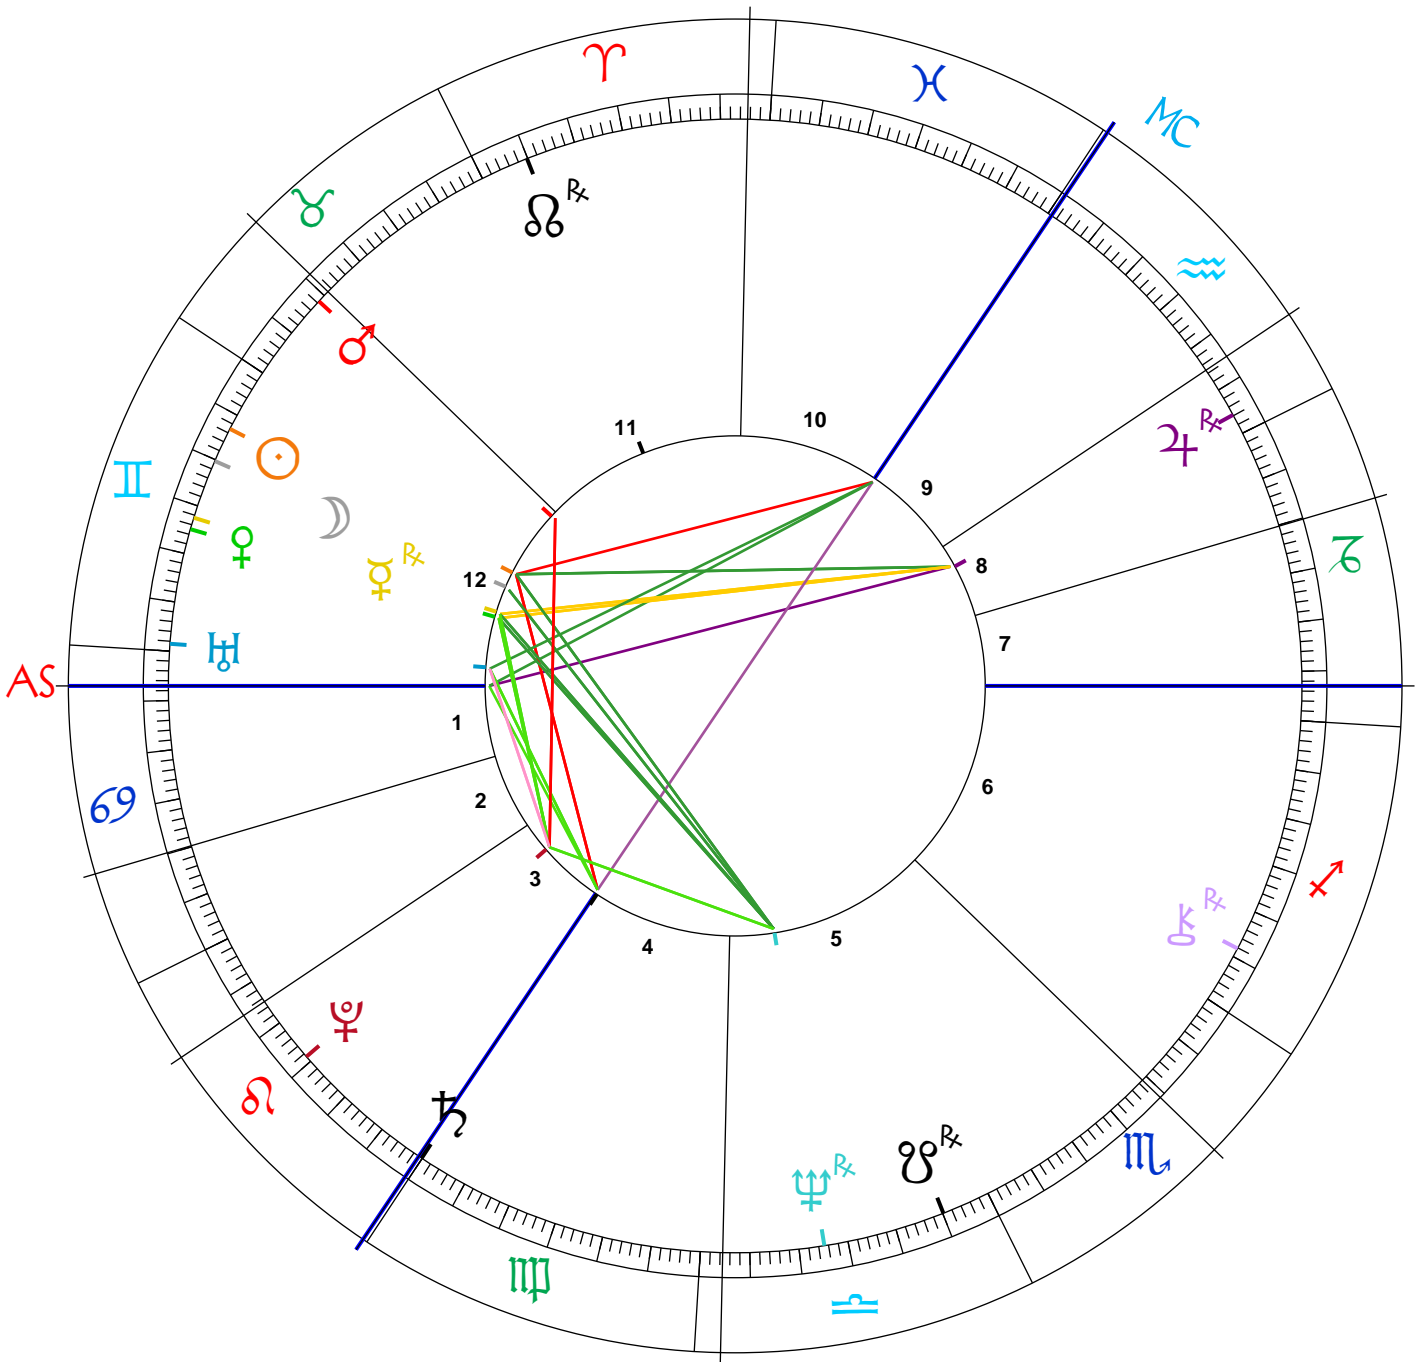

Single Chartwheel for Eric Biss

Eric Biss

Born Saturday 28 May 1949 Local Time 06:45 Universal Time 05:45

Lewes, Sussex, United Kingdom Long:0E01 Lat:50N52

Geocentric Tropical Placidus True Node

Planetary Positions

Planet/Point	Glyph	Sign	Glyph	Position	House
Sun		Gemini		6°33'40"	12th
Moon		Gemini		10°09'13"	12th
Mercury		Gemini		16°15'27" ♁	12th
Venus		Gemini		17°28'41"	12th
Mars		Taurus		20°46'52"	12th
Jupiter		Aquarius		2°04'51" ♁	8th
Saturn		Leo		29°56'20"	4th
Uranus		Gemini		29°15'09"	12th
Neptune		Libra		12°34'49" ♁	5th
Pluto		Leo		14°22'33"	3rd
Ascendant	AS	Cancer		3°31'19"	~
MidHeaven	MC	Aquarius		29°35'48"	~
North Node		Aries		25°04'31" ♁	11th
Chiron		Sagittarius		5°55'40" ♁	6th

House Cusp Positions

House	Sign	Position	House	Sign	Position
1		03°31'	7		03°31'
2		19°53'	8		19°53'
3		07°21'	9		07°21'
4		29°35'	10		29°35'
5		02°15'	11		02°15'
6		19°27'	12		19°27'

Element Emphasis - Total Points

Air	Fire	Earth	Water
20	3	3	4

Modality Emphasis - Total Points

Cardinal	Fixed	Mutable
5	10	15

Planetary Weight Point System

Sun and Moon	4 points each	Uranus, Neptune & Pluto	1 point each
Mercury, Venus & Mars	3 points each	Ascendant (Rising Sign)	4 points
Jupiter & Saturn	2 points each	Midheaven	2 points