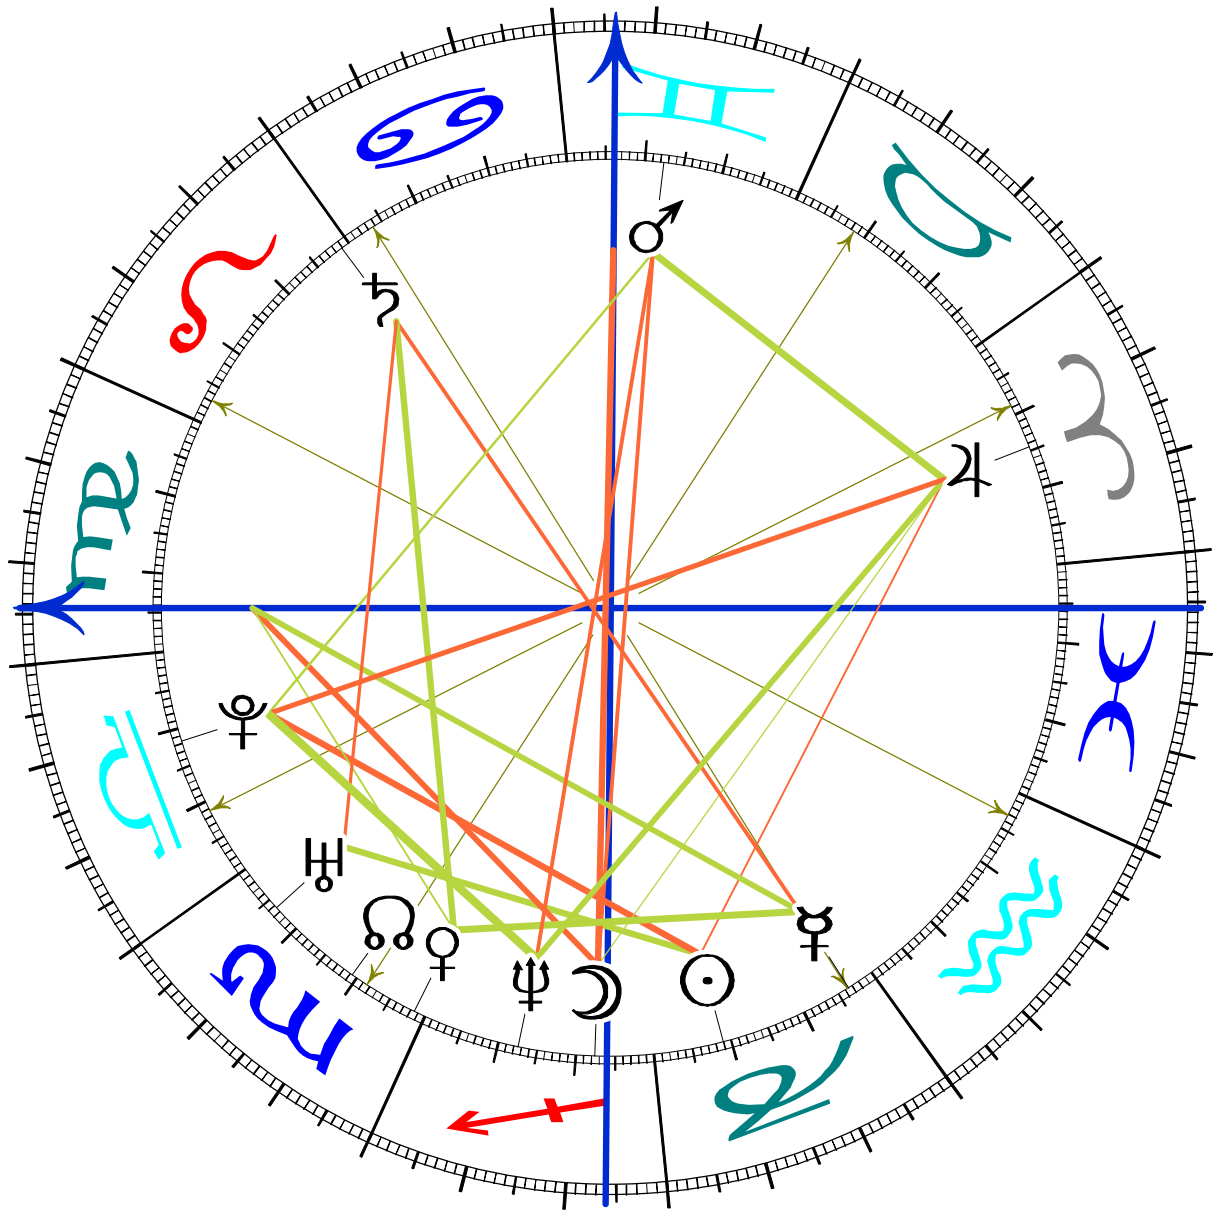

Radix1: Tiger Woods 30 Dec 1975 AD Tue 22 50 00