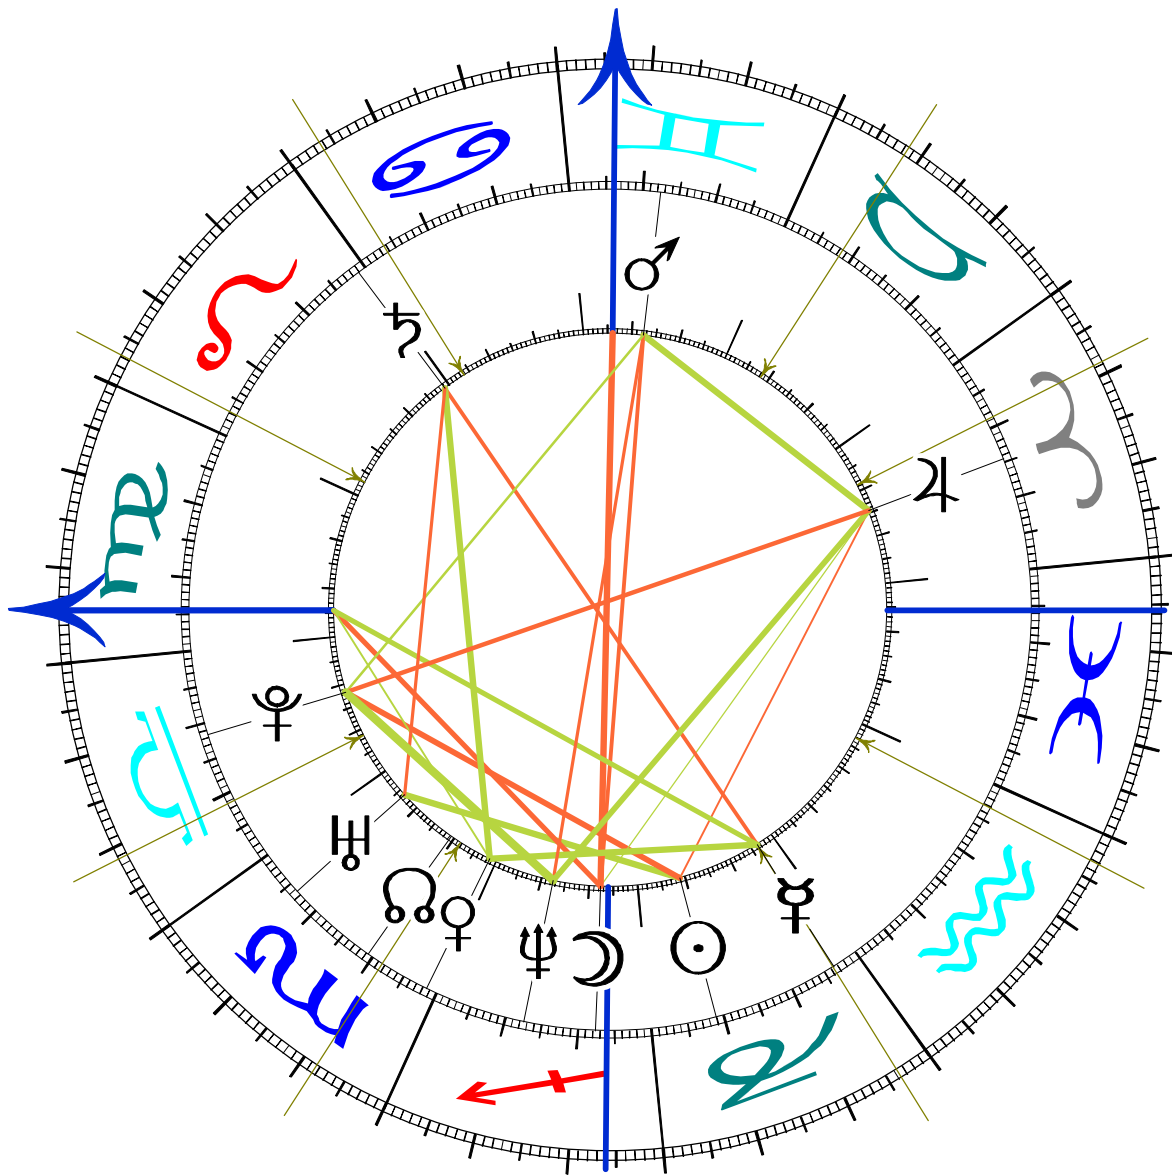

Radix1: Tiger Woods 30 Dec 1975 AD Tue 22 50 00