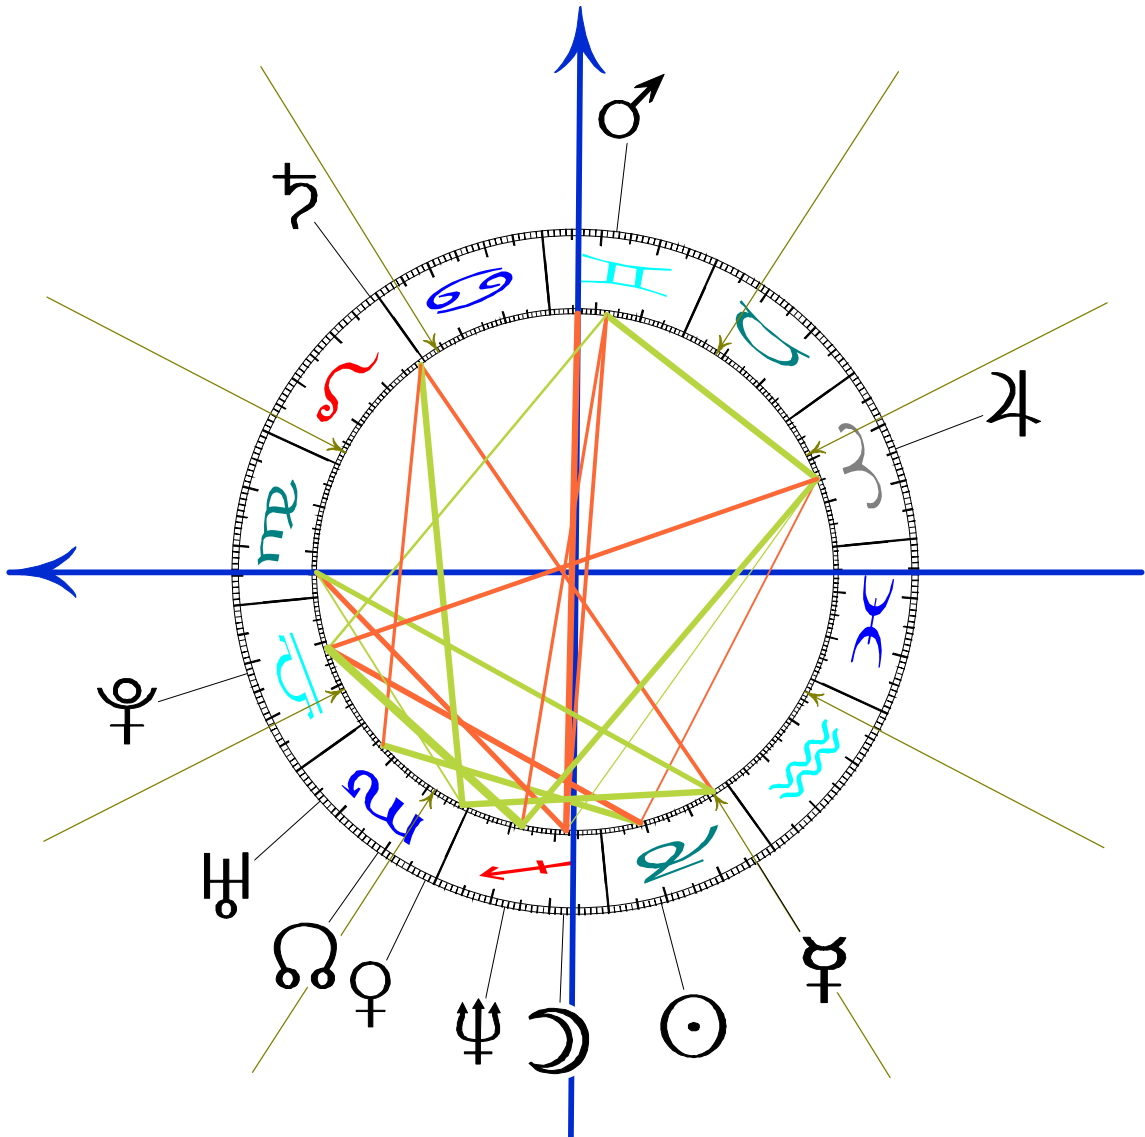

Radix1: Tiger Woods 30 Dec 1975 AD Tue 22 50 00